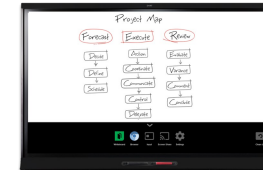

SMART Visual Collaboration Range

SMART System Software Ink drivers and white- boarding software

- Download the SMART kapp App for free to capture to your mobile device and share with participants
- Download SMART Ink for laptop connectivity for mark-ups and annotations with kapp iQ displays
- Download SMART Meeting Pro™ supplied with each SMART Board PRO display:
 - Unlimited digital whiteboard
 - Ink over any application
 - Integration with MS Exchange
 - Multi display capability
 - 1 x Room PC licence
 - 10 x Laptop licences

SMART kapp™ 42 reinvented dry-erase flipchart

- A 21st century alternative to the conventional flipchart. Capture, save and share ideas and notes before you erase it. Save directly to your device as jpeg or PDF.
- The free app allows you to connect your iOS or Android device to save content and share your work in real time.
- As content is written on the board it can be shared instantly with up to 250 users via the live web-sharing feature enabled by the app.
- Tap the camera icon on the board to save your work.
- Optional mobile stand system for mobile SMART kapp 42

SMART kapp™ 84 reinvented dry-erase whiteboard

- A 21st century alternative to the conventional dry-erase board. Capture, save and share ideas and notes before you erase it. Save directly to your device as jpeg or PDF.
- The free app allows you to connect your iOS or Android device to save content and share your work in real time.
- As content is written on the board it can be shared instantly with up to 250 users via the live web-sharing feature enabled by the app.
- Tap the camera icon on the board to save your work.
- Optional mobile stand for mobile SMART kapp 84