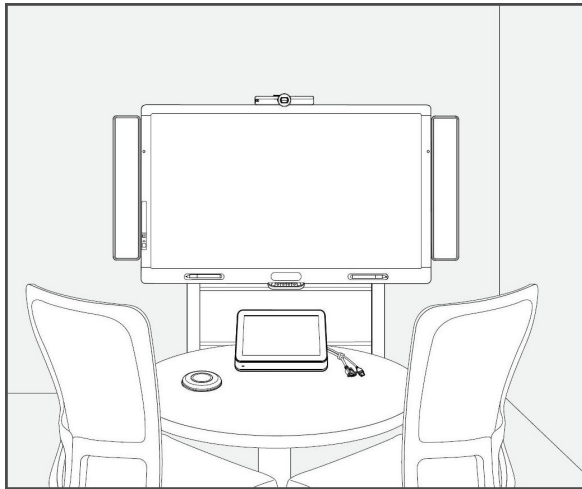

SMART Room System™ for Skype for Business®

Extra Small
SRS-LYNC-XS

Small
SRS-LYNC-S

Medium
SRS-LYNC-M

Medium Dual
SRS-LYNC-M-DUAL

Large
SRS-LYNC-L

Extra Large
SRS-LYNC-XL

The SMART Room System has installed Skype for Business software that allows you to start a meeting and connect with other individuals or meeting rooms with a single tap on the console or the interactive flat panel.

You can write or draw on the interactive displays using the whiteboard feature, present a Microsoft PowerPoint® slide show, connect a laptop to share its screen and share your content with connected individuals and meeting rooms in real time.

The SMART Room System™ for Microsoft® Skype for Business® features SMART Board™ commercial interactive flat displays with Proximity Detection that turn on when you walk into the room, wall mounts, an appliance PC, a table-top 11.6" touchscreen administrative console, a high-definition camera with 109 degree field of view, two table microphones and integrated speakers.