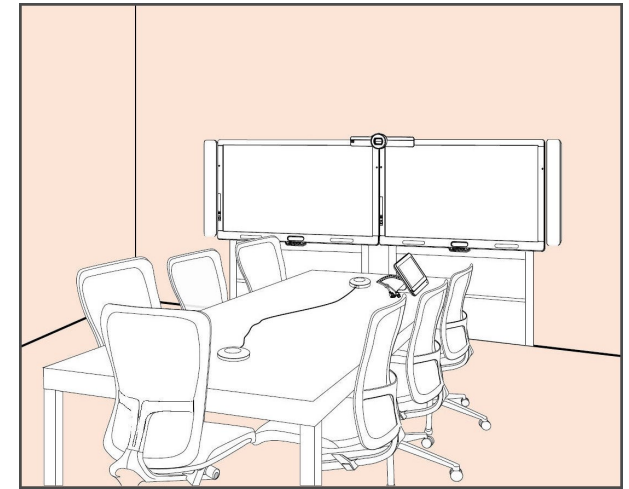

SMART Room System™ for Skype for Business®

Extra Small
SRS-LYNC-XS

Small
SRS-LYNC-S

Medium
SRS-LYNC-M

Medium Dual
SRS-LYNC-M-DUAL

Large
SRS-LYNC-L

Extra Large
SRS-LYNC-XL

The SMART Room System has installed Skype for Business software that allows you to start a meeting and connect with other individuals or meeting rooms with a single tap on the console or the interactive flat panel.

You can write or draw on the interactive displays using the whiteboard feature, present a Microsoft PowerPoint® slide show, connect a laptop to share its screen and share your content with connected individuals and meeting rooms in real time.

The SMART Room System™ for Microsoft® Skype for Business® features SMART Board™ commercial interactive flat displays with Proximity Detection that turn on when you walk into the room, wall mounts, an appliance PC, a table-top 11.6" touchscreen administrative console, a high-definition camera with 109 degree field of view, two table microphones and integrated speakers.